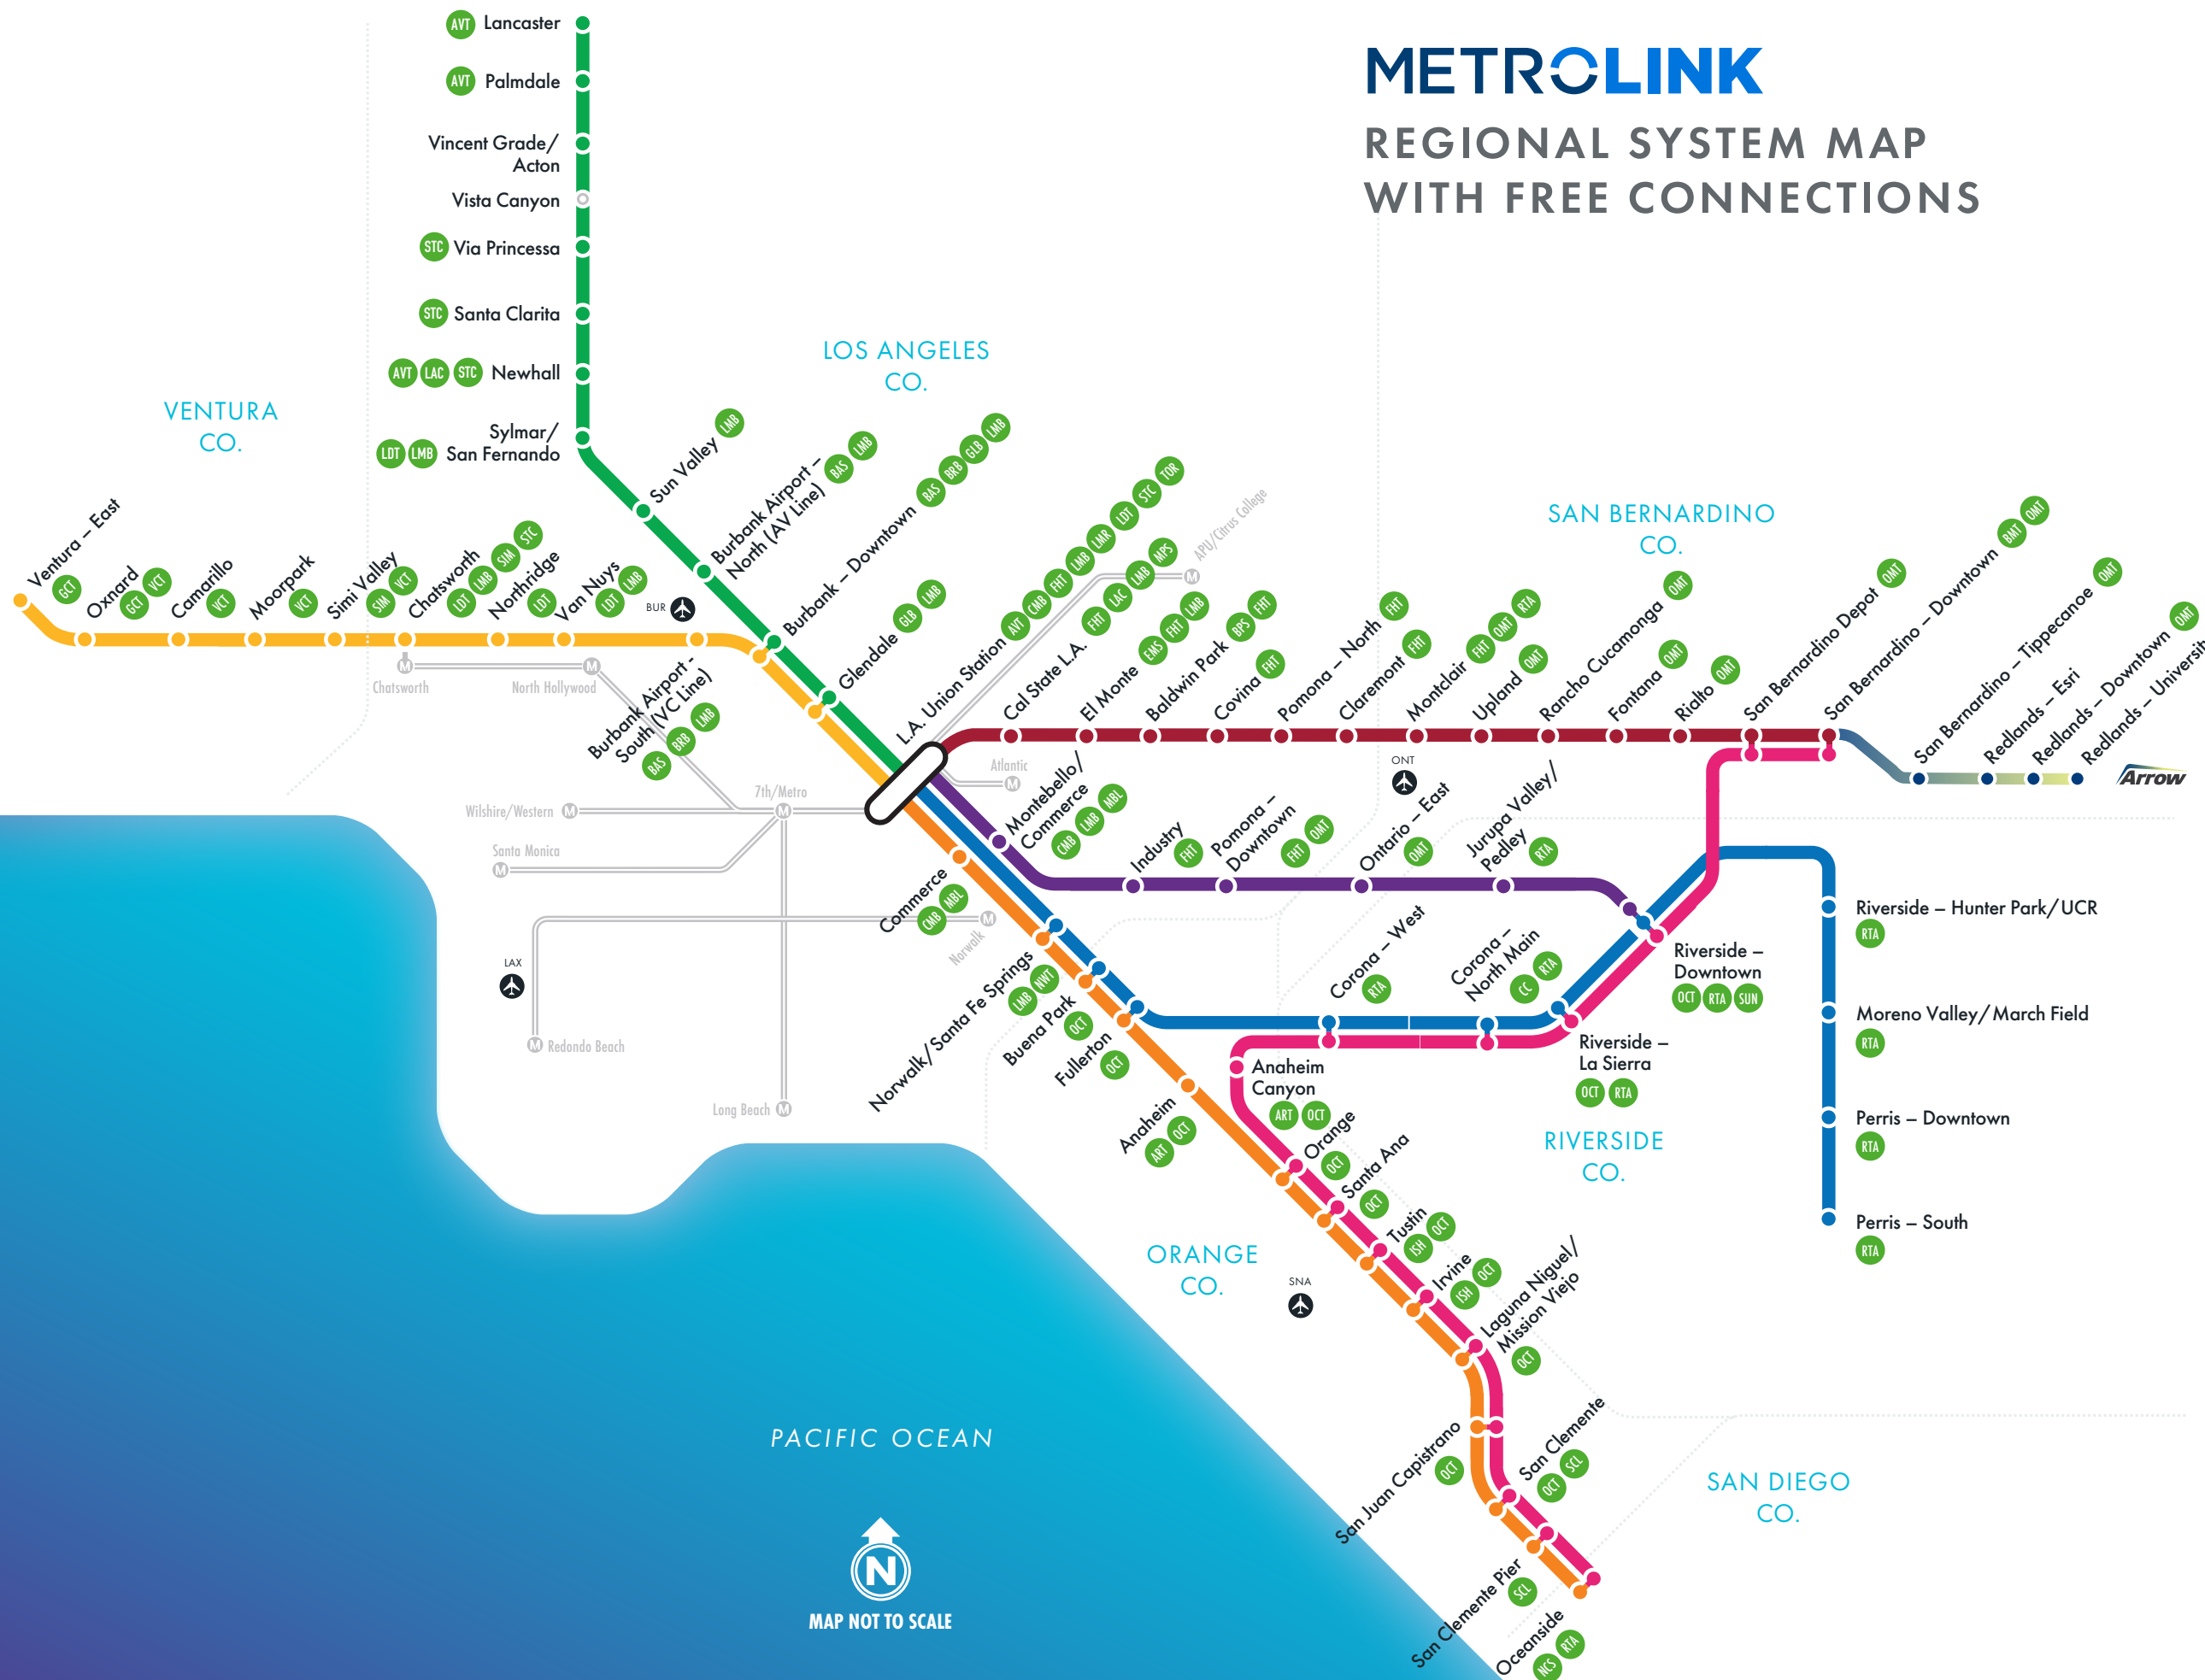

METROLINK

REGIONAL SYSTEM MAP WITH FREE CONNECTIONS

Connections to/from Metrolink

Free Connections

- ART Anaheim Resort Transit
- AVT AVTA
- BPS Baldwin Park Shuttle
- BMT Beaumont Transit
- BAS Burbank Airport Shuttle
- BRB Burbank Bus
- CMB Commerce Municipal Bus
- CC Corona Cruiser
- EMS El Monte Commuter Shuttle
- FHT Foothill Transit
- GLB Glendale Beeline
- GCT Gold Coast Transit
- ISH iShuttle
- LAC LA County DPW Shuttle
- LMB LA Metro Bus
- LMR LA Metro Rail
- LDT LADOT
- MBL Montebello Bus Lines
- MPS Monterey Park Spirit Bus
- NCS NCTD - Sprinter/Breeze
- NWT Norwalk Transit
- OCT OCTA
- OMT Omnitrans
- RTA RTA - Riverside Transit Agency
- SCL San Clemente Trolley
- STC Santa Clarita Transit
- SIM Simi Valley Transit
- SUN Sunline Transit Agency
- TOR Torrance Transit
- VCTC - Ventura County Transportation Commission

Legend

- Antelope Valley Line
- Inland Empire-Orange County Line
- Orange County Line
- Riverside Line
- San Bernardino Line
- Ventura County Line
- 91/Perris Valley Line
- Station Served by Multiple Lines
- Future Station
- Arrow

Updated October 2022. Please call or visit the agency website for additional details. Free transfer arrangements subject to change without notice.