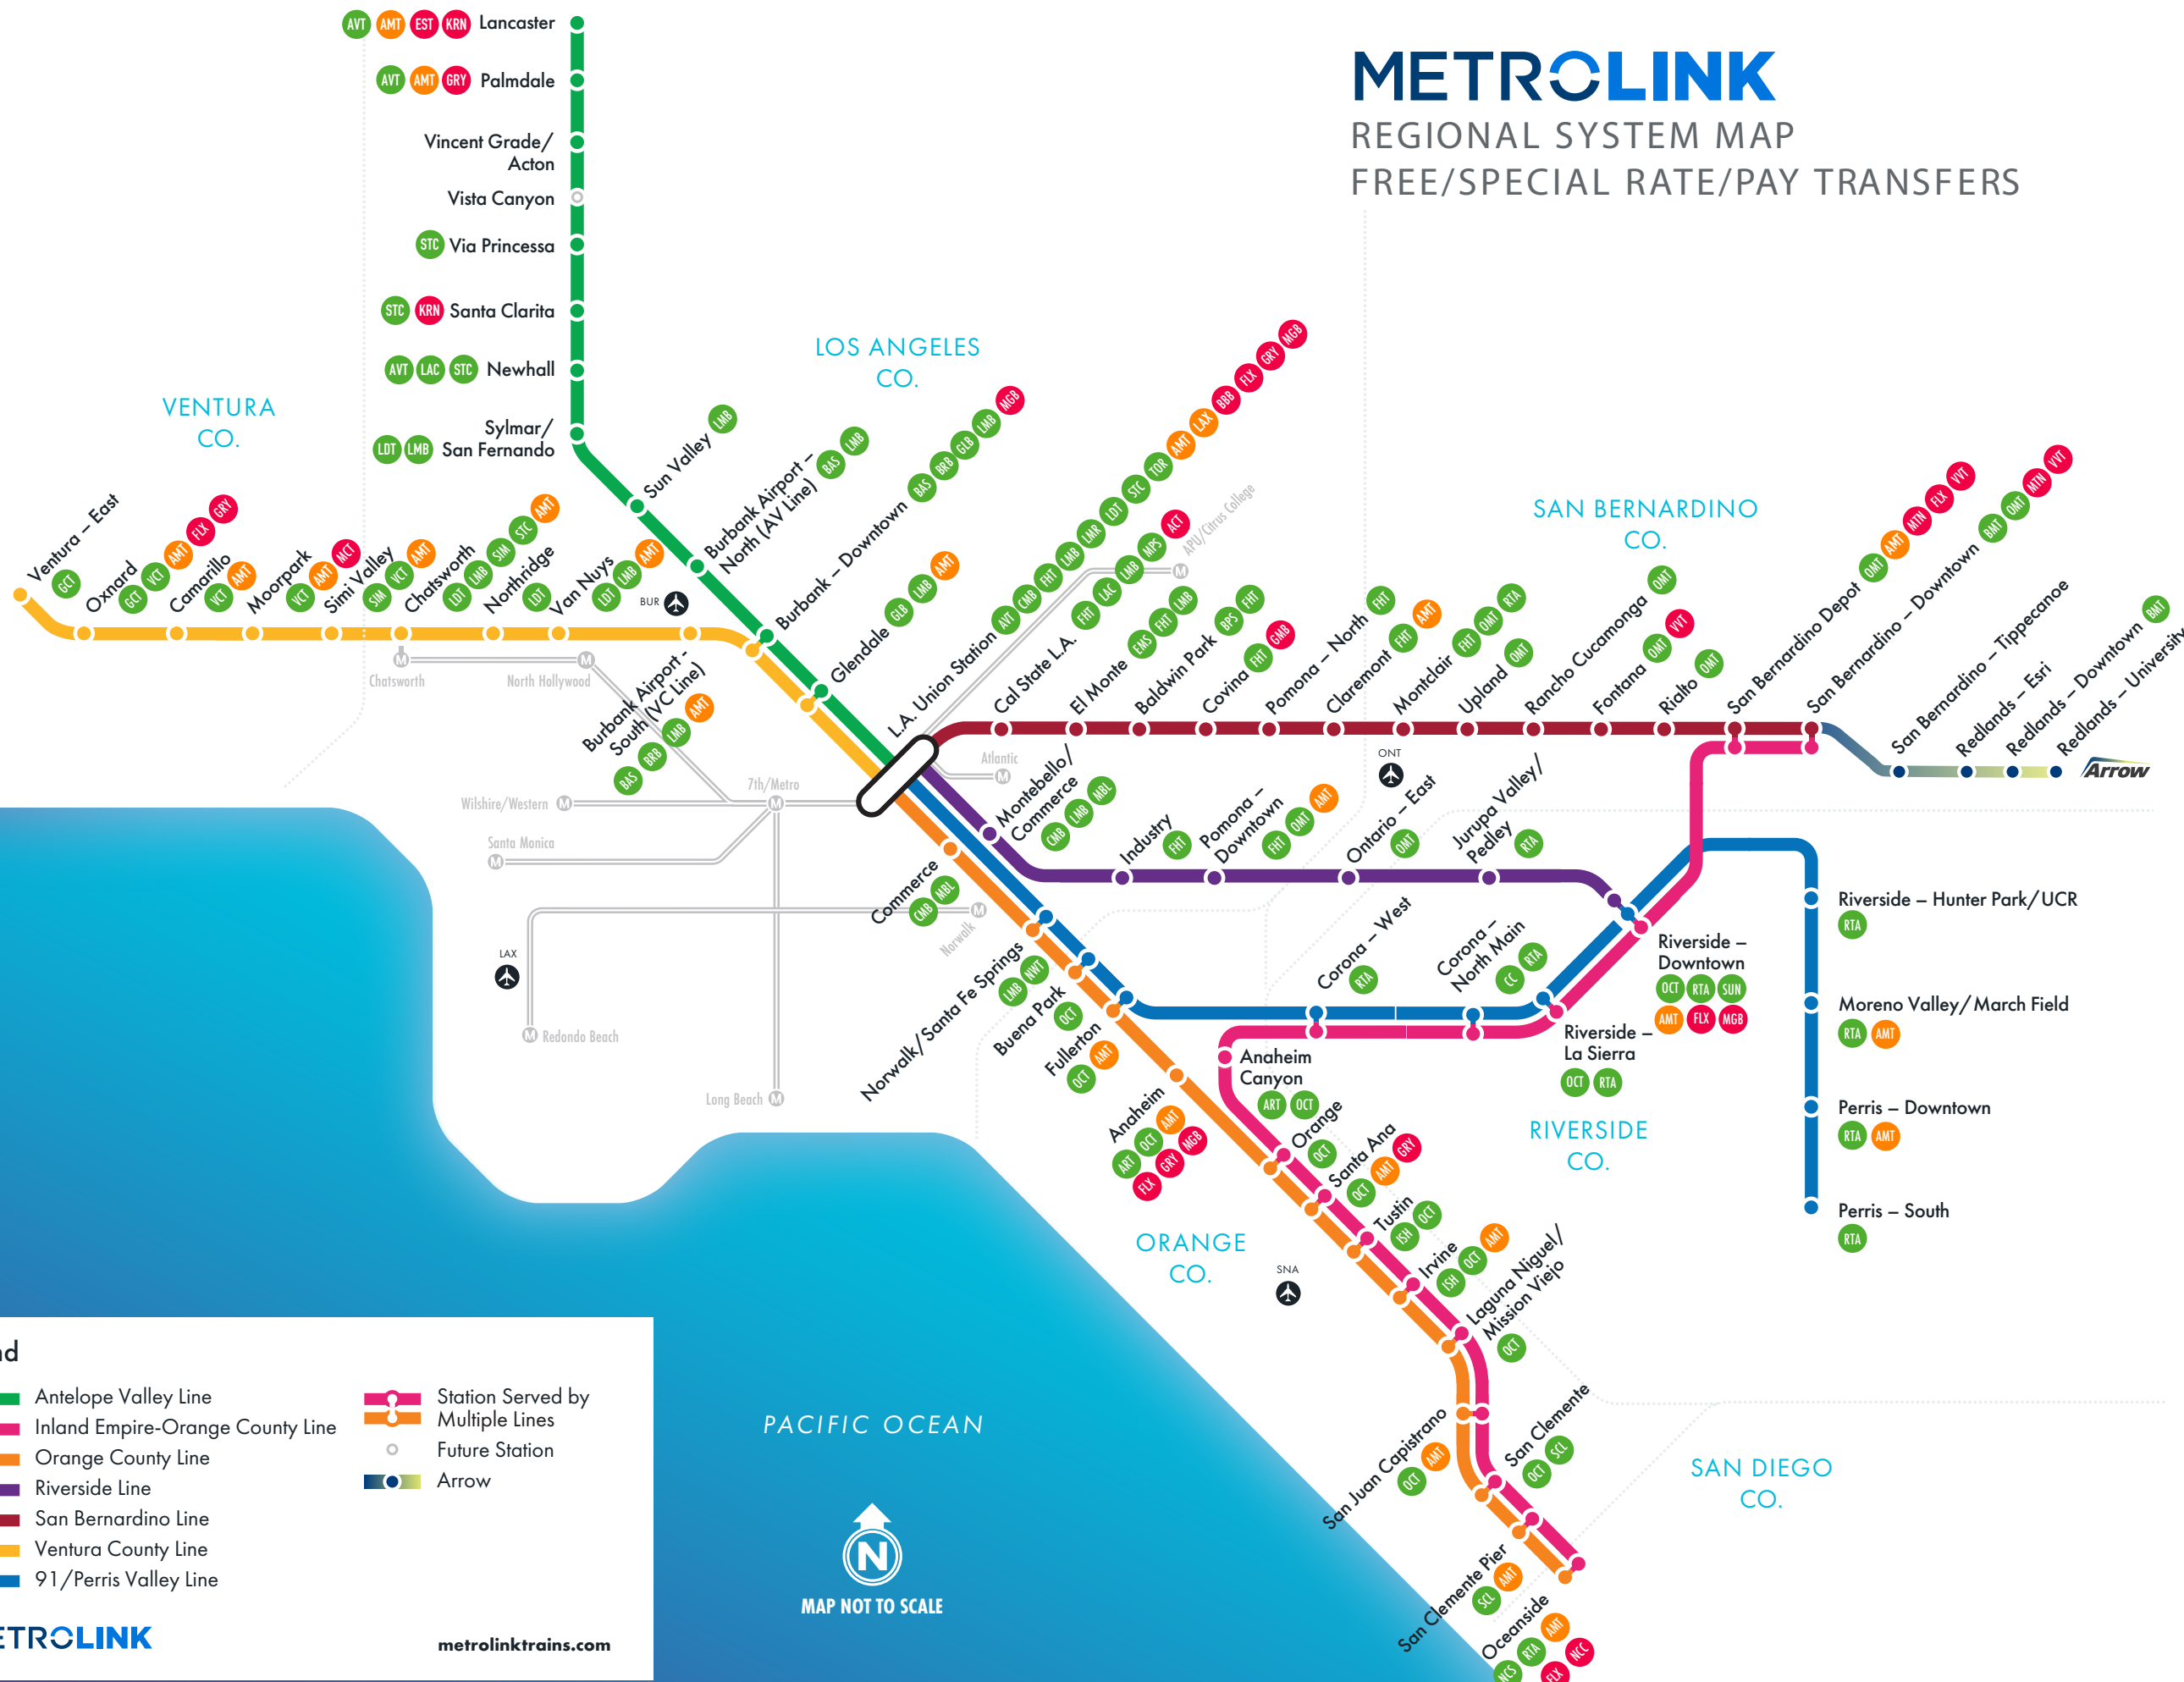

METROLINK

REGIONAL SYSTEM MAP

FREE/SPECIAL RATE/PAY TRANSFERS

Connections to/from Metrolink

Free Connections

- Anaheim Resort Transit
- AVTA
- Baldwin Park Shuttle
- Beaumont Transit
- Burbank Airport Shuttle
- Burbank Bus
- Commerce Municipal Bus
- Corona Cruiser
- El Monte Commuter Shuttle
- Foothill Transit
- Glendale Beeline
- Gold Coast Transit
- iShuttle
- LA County DPW Shuttle
- LA Metro Bus
- LA Metro Rail
- LADOT
- Montebello Bus Lines
- Monterey Park Spirit Bus
- NCTD - Sprinter/Breeze
- Norwalk Transit
- OCTA
- Omnitrans
- RTA - Riverside Transit Agency
- San Clemente Trolley
- Santa Clarita Transit
- Simi Valley Transit
- Sunline Transit Agency
- Torrance Transit
- VCTC - Ventura County Transportation Commission

Special Fare Partnership

- Amtrak Rail
- LAX Flyaway
- Mountain Transit

Pay to Connect

- Alhambra Community Transit
- Big Blue Bus
- Eastern Sierra Transit Authority
- FlixBus
- Glendora Minibus
- Greyhound
- Kern Transit
- Megabus
- Moorpark City Transit
- NCTD - Coaster
- Victor Valley Transit Authority

Legend

- Antelope Valley Line
- Inland Empire-Orange County Line
- Orange County Line
- Riverside Line
- San Bernardino Line
- Ventura County Line
- 91/Perris Valley Line
- Station Served by Multiple Lines
- Future Station
- Arrow